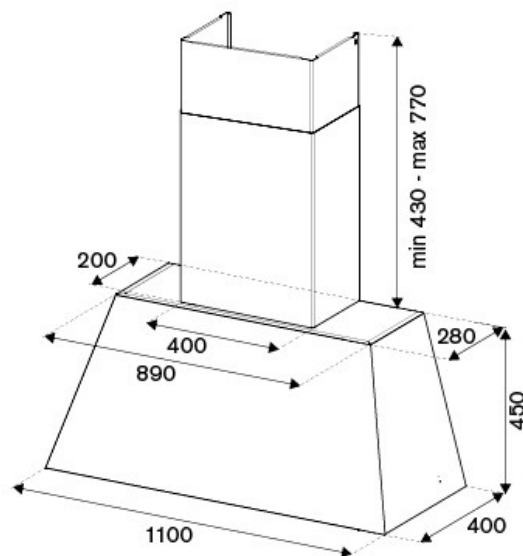

### Hood

Size	110 cm
Hood type	wallmount
Motor	1
Speed	3
Hood control	mechanical knobs
Filters type	stainless steel
Lights	LED bar
Max extraction power	570 m3h
Sound Level	67 dB(A)

## Dimensions

---