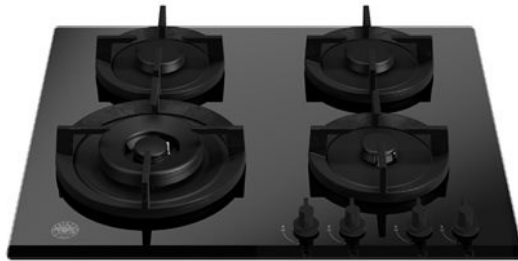

## 60cm gas on glass hob with lateral wok Modern Series

### **P604LMODGNE**

Designed for precise, versatile and safe cooking, this Bertazzoni Modern Series 60cm gas hob features four matt black monobloc burners and is finished in black glass. A 4kW wok burner adds another level of versatility to your cooking. Along with the single cast iron pan support, black soft touch knobs complete the look.

### Worktop

---

Size	60 cm
Gas zones	4
Worktop type	gas
Worktop design	tempered glass
Worktop controls	knobs
Knobs	black soft touch
Burner type	matt black mono-block
Pan supports	cast iron
Flame failure device	yes
One-hand ignition	yes