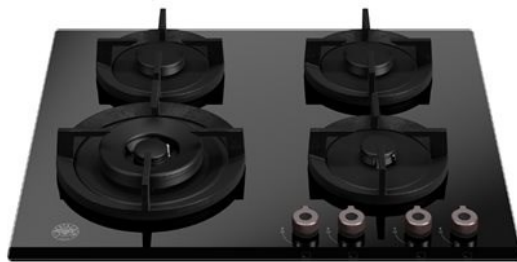

## 60cm gas on glass hob with lateral wok Professional Series

### **P604LPROGNE**

This Bertazzoni Professional Series 60cm gas hob is finished in stylish black glass. With four matt black monobloc burners and accurate metal control knobs, it makes cooking simple, versatile and precise. A 4kW wok ring gives you even more choices. The single cast iron pan support is both solid and secure for safe use.

### Worktop

---

|                      |                       |
|----------------------|-----------------------|
| Size                 | 60 cm                 |
| Gas zones            | 4                     |
| Worktop type         | gas                   |
| Worktop design       | tempered glass        |
| Worktop controls     | knobs                 |
| Knobs                | solid metal           |
| Burner type          | matt black mono-block |
| Pan supports         | cast iron             |
| Flame failure device | yes                   |
| One-hand ignition    | yes                   |