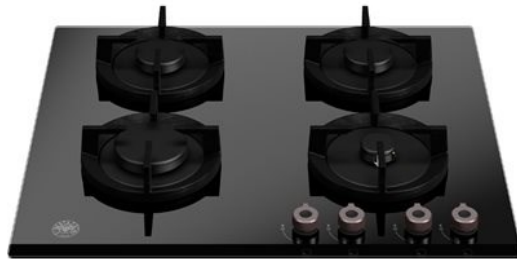

60cm gas on glass hob Professional Series

P604PROGNE

This Bertazzoni Professional Series 60cm gas hob is finished in stylish black glass. With four matt black monobloc burners and accurate metal control knobs, it makes cooking simple, versatile and precise. A 4kW wok ring gives you even more choices. The single cast iron pan support is both solid and secure for safe use.

Specifications

Features

Worktop

Size	60 cm
Gas zones	4
Worktop type	gas
Worktop design	tempered glass
Worktop controls	knobs
Knobs	solid metal
Burner type	matt black mono-block
Pan supports	cast iron
Flame failure device	yes
One-hand ignition	yes