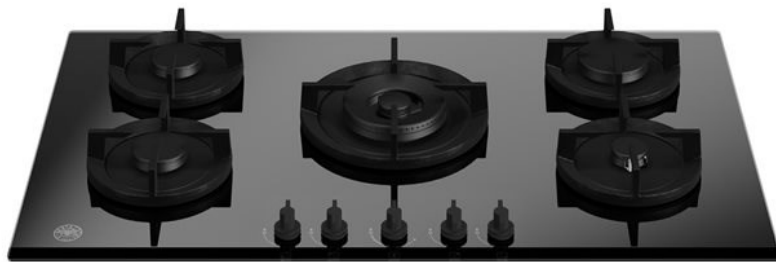

90 cm gas on glass hob with central wok Modern Series

P905CMODGNE

This Bertazzoni Modern Series 90cm gas hob is finished in stylish black glass. With five matt black monobloc burners and accurate black soft-touch control knobs, it makes cooking simple, versatile and precise. A central 5kW dual wok ring gives you even more choices. The single cast iron pan support is both solid and secure for safe use.

Specifications

Features

Worktop

Size	90 cm
Gas zones	5
Worktop type	gas
Worktop design	tempered glass
Worktop controls	knobs
Knobs	black soft touch
Burner type	matt black mono-block
Pan supports	cast iron
Flame failure device	yes
One-hand ignition	yes

Dimensions