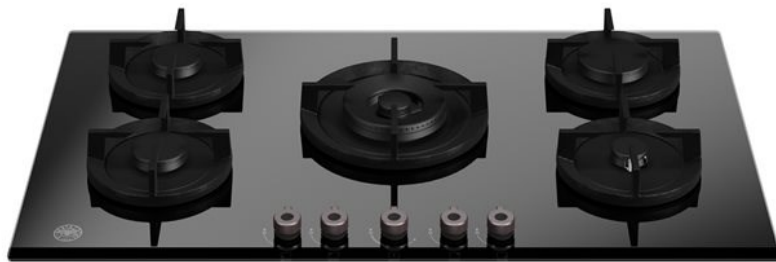

90 cm gas on glass hob with central wok Professional Series

P905CPROGNE

This Bertazzoni Professional Series 90cm gas hob is finished in stylish black glass. With five matt black monobloc burners and accurate metal control knobs, it makes cooking simple, versatile and precise. A lateral 5kW dual wok ring gives you even more choices. The single cast iron pan support is both solid and secure for safe use.

Specifications

Features

Worktop

Size	90 cm
Gas zones	5
Worktop type	gas
Worktop design	tempered glass
Worktop controls	knobs
Knobs	solid metal
Burner type	matt black mono-block
Pan supports	cast iron
Flame failure device	yes
One-hand ignition	yes

Dimensions