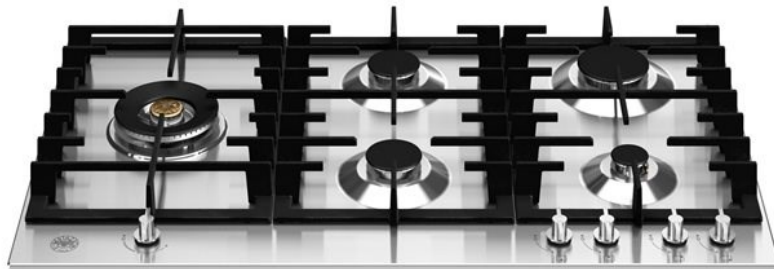

90 cm Gas hob with lateral dual wok Modern Series

P905LMODX

This Bertazzoni Modern Series 90cm gas hob features five aluminium burners and accurate metal control knobs to make cooking simple and precise. A lateral 5kW wok ring offers added versatility. The cast iron pan support is solid and secure for safe use. Finished in stainless steel it is also available in black enamel.

Specifications

Features

Worktop

Size	90 cm
Gas zones	5
Worktop type	gas
Worktop design	stainless steel low edge
Worktop controls	knobs
Knobs	metal coated
Burner type	aluminium
Pan supports	cast iron
Flame failure device	yes
One-hand ignition	yes

Dimensions